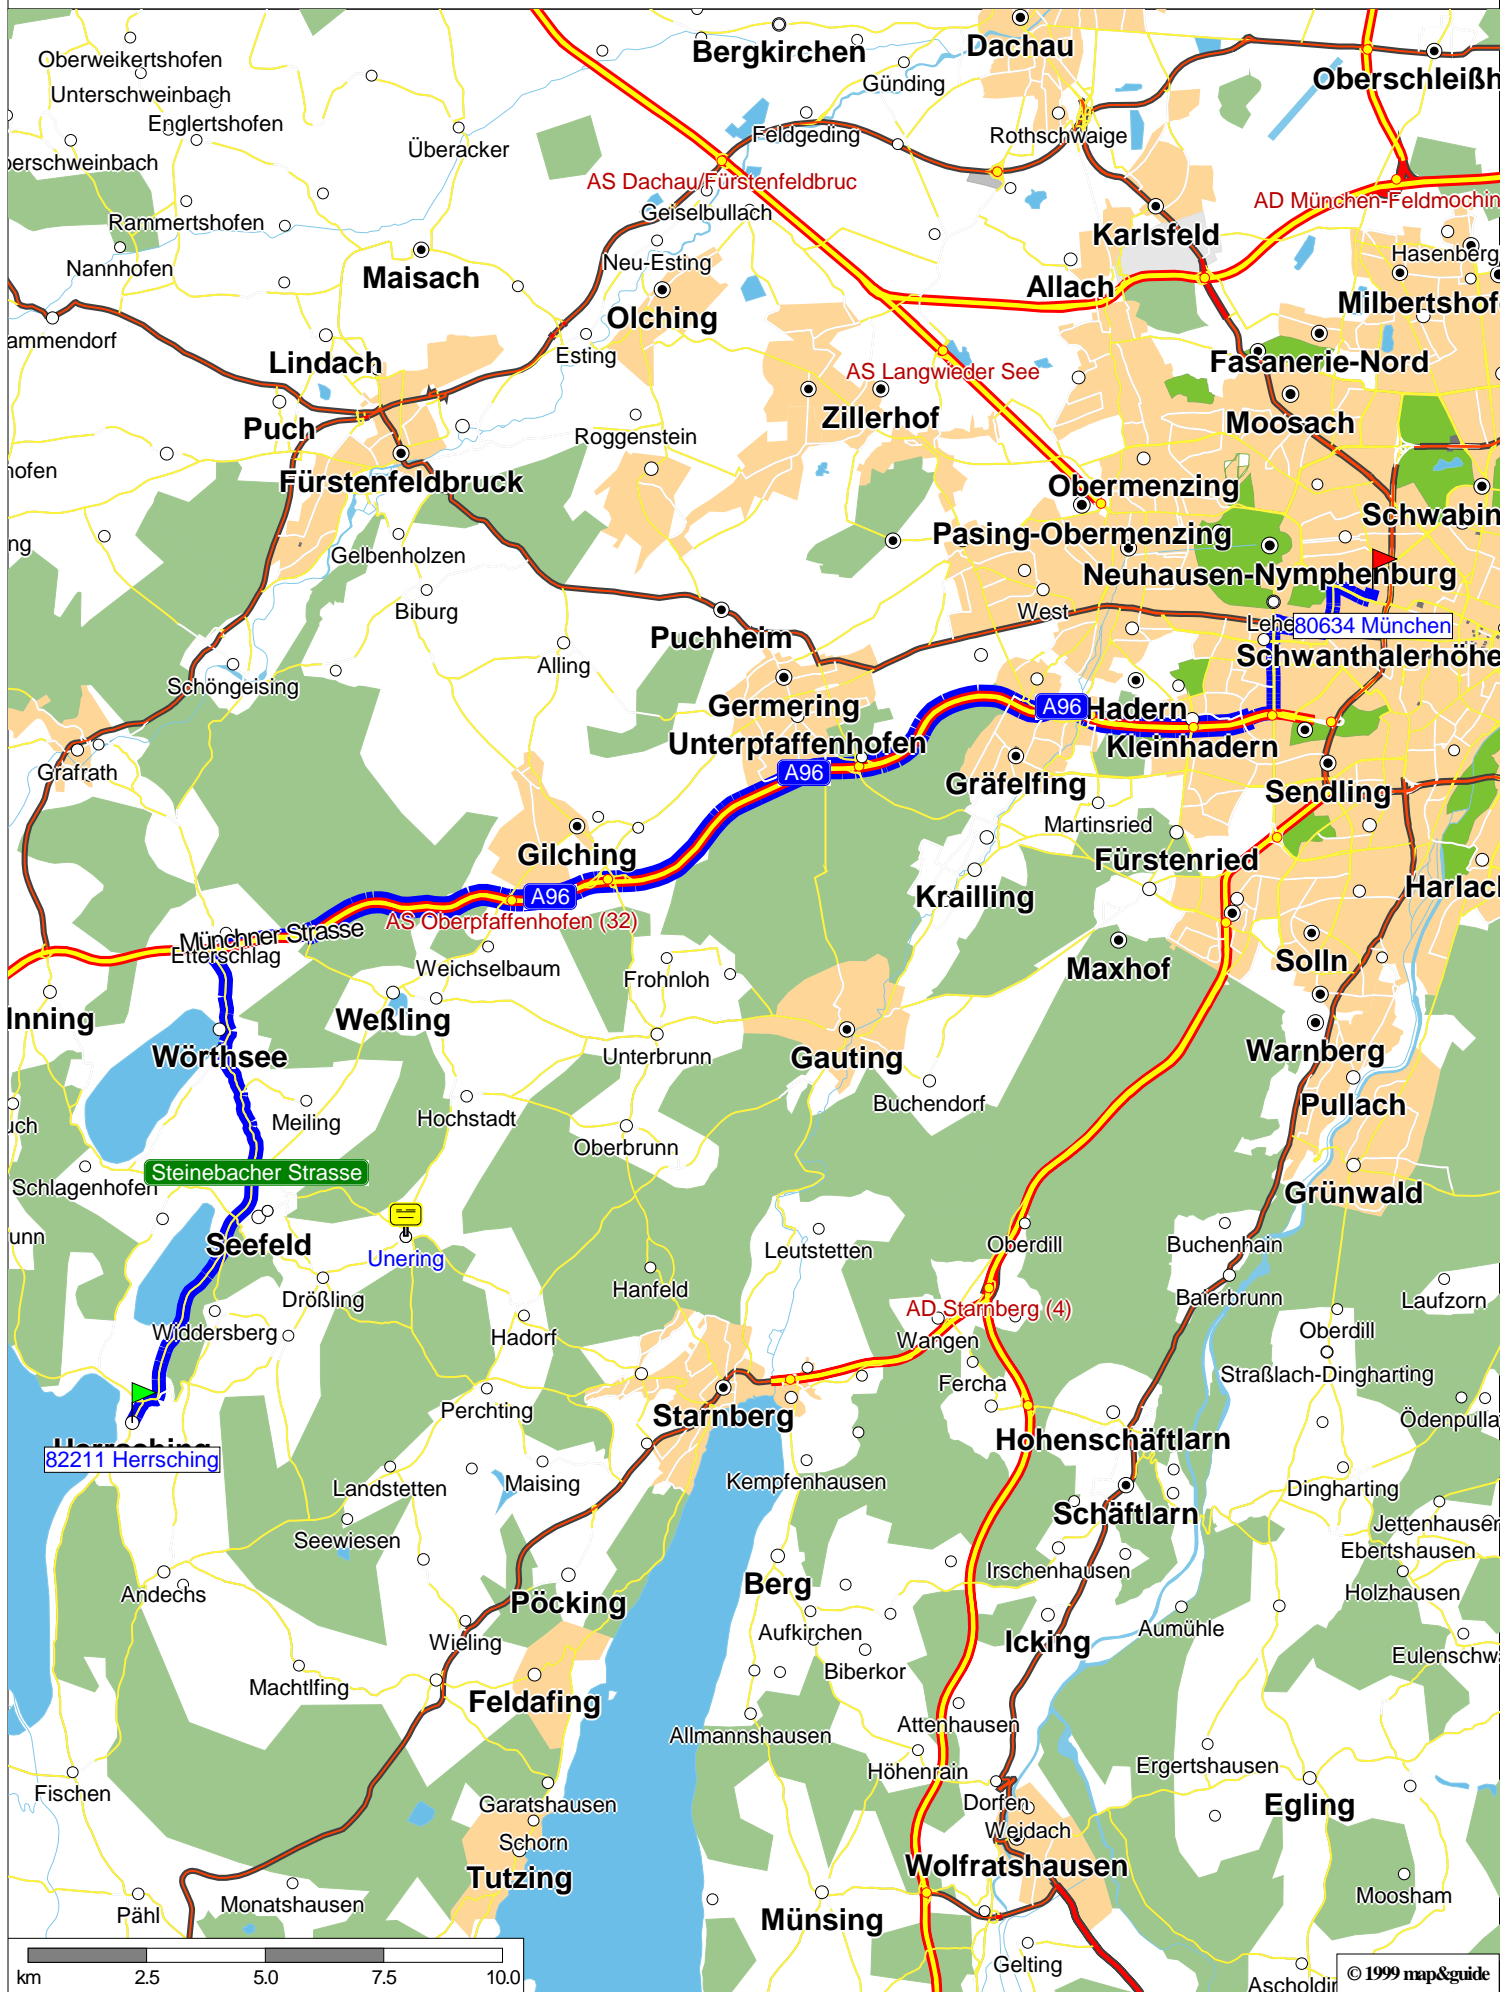

Lexware Routenplaner

km 2.5 5.0 7.5 10.0

Lexware reisekosten